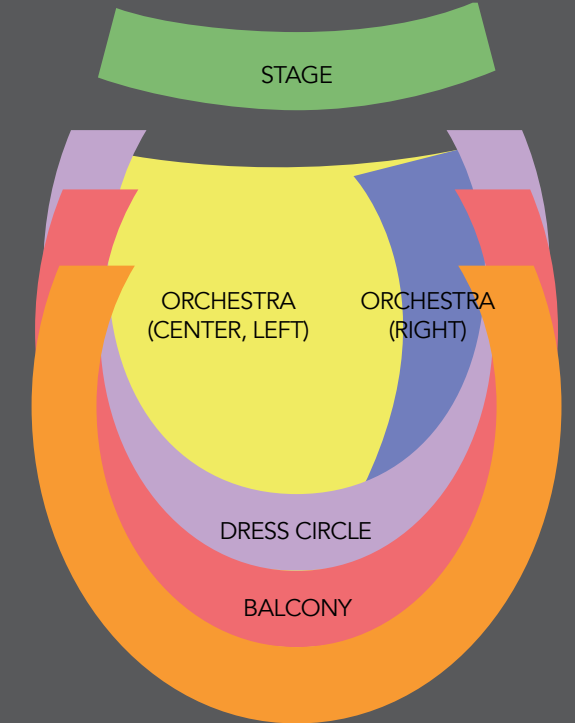

Sponsored by Jeff and Melodee Brady

BACH Concerto for Two Violins in D Minor
COWELL Hymn and Fuguing Tune No. 10
FARRENC Nonet in E Flat Op. 38
HONEGGER Sonata da Camera for Flute,
English Horn, and Strings
WARLOCK Capriol Suite

Eder, Lanzone, & Shanks

TCHAIKOVSKY & MOZART

Saturday, May 14, 2022
Andrew Sewell, conductor · Gilles Apap, violin

Sponsored by Peggy Lance Little,
Thomas Miller and Pam Dassenko, Len Jarrott

BRAHMS Serenade No. 1 in D Op. 11
TCHAIKOVSKY Violin Concerto in D Op. 35
MOZART Symphony No. 40 in G Minor

Gilles Apap, violin

Programs and artists subject to change

2021-2022 SUBSCRIPTION PRICES

DRESS CIRCLE \$445 [†]
ORCHESTRA (CENTER, LEFT) \$410
BALCONY \$410 [†]
ORCHESTRA (RIGHT) \$295

All prices include PAC handling fees
[†]Prices do not include Premium Seating surcharge